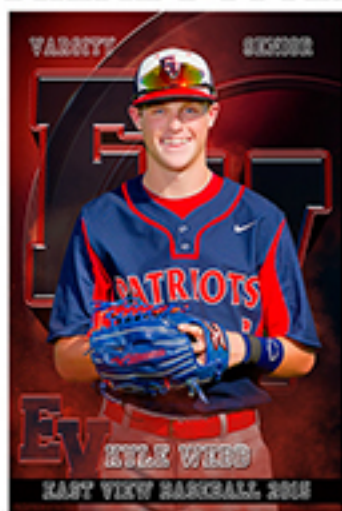

POSITIVE IMAGE
the art
of photography

www.posimage.net

512.930.4250

POSITIVE IMAGE
the art
of photography

606 s church street
www.posimage.net

512.930.4250

16x24

THEME POSTER

SPORTS ART POSTER

16x24 OR 12x18

PACKAGE

INDIVIDUAL

STORE FRONT POSTER

16x24 OR 12x18

11x14 OR 8x10

SPORTS MATE